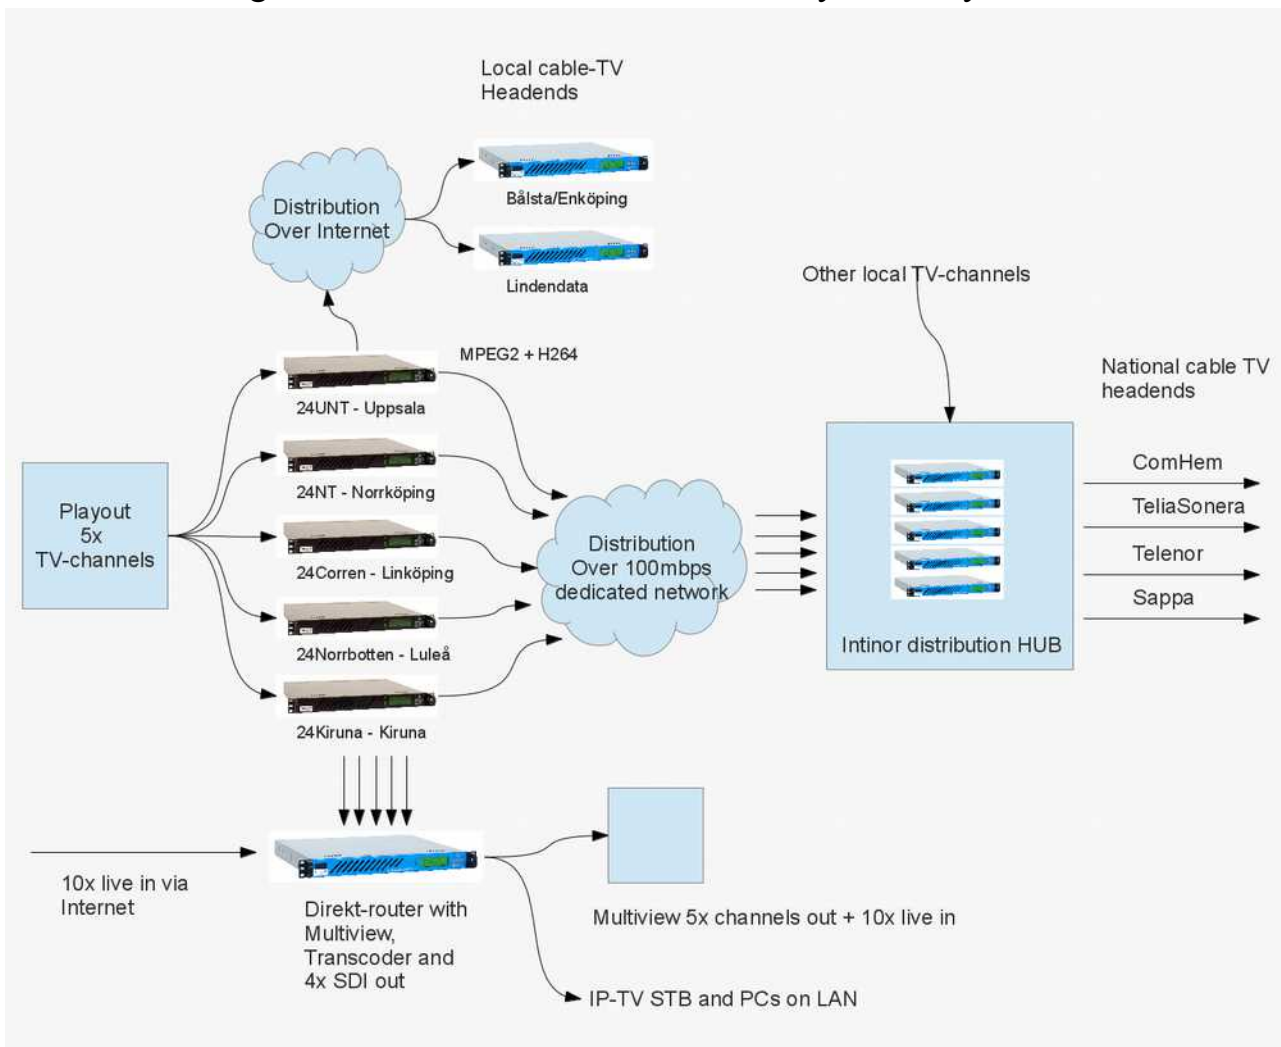

- distribution to IPTV, local and national cable TV headends

The NTM Group includes a wide range of media with local morning newspapers, free newspapers, websites, mobile channels, radio channels and other media-related activities. For easy and reliable distribution of NTM TV and studio productions, they selected a total solution from Intinor.

Intinor have worked for many years with the distribution of TV offering central handover to the TV operators. Today Intinor offers local TV as well as commercial channels a very rational and cost effective solution for contribution- and distribution. Thanks to Intinor management system, one can easily monitor and operate the distribution. Using Intinor distribution hub makes it easy for everyone involved.