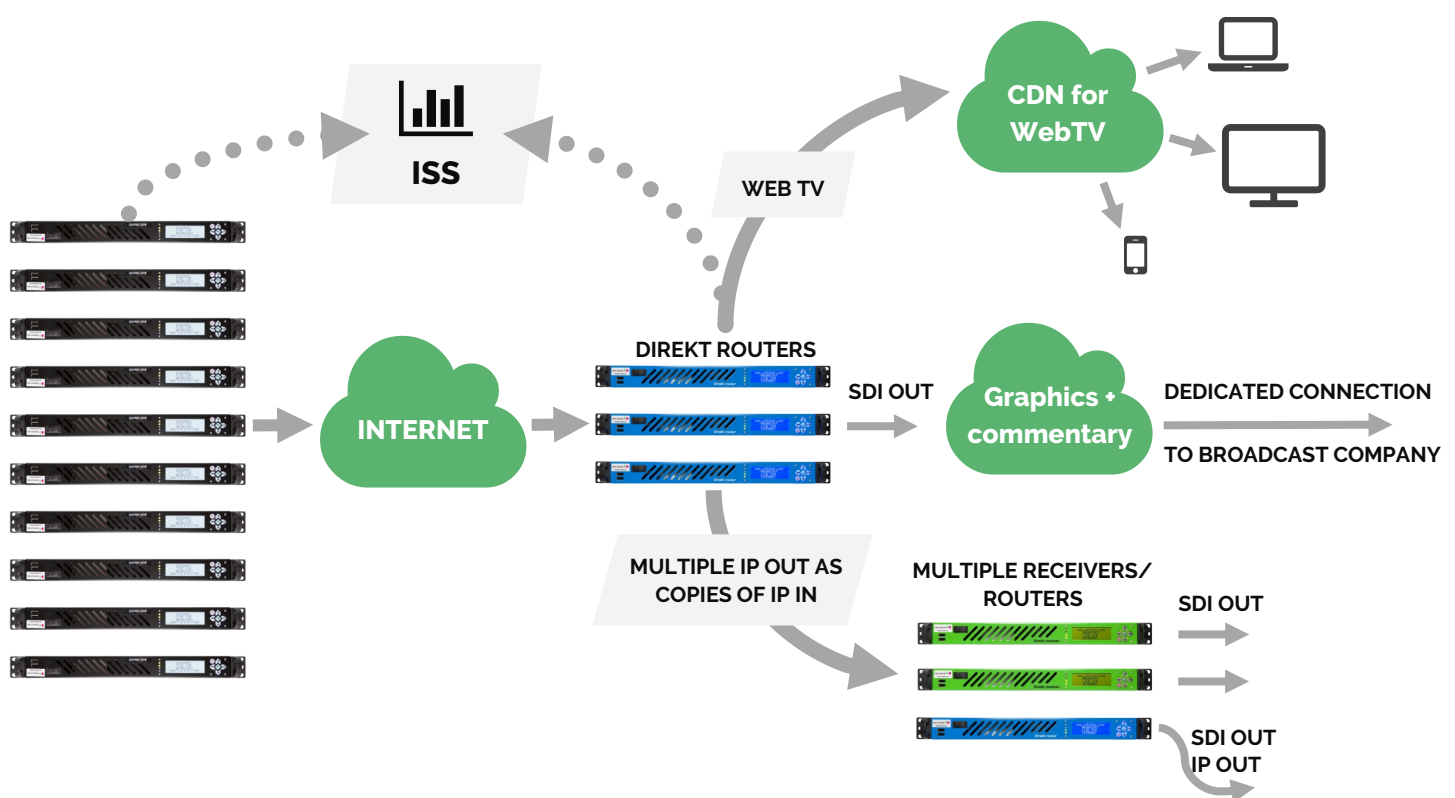

## Comprehensive solution from Intinor for contribution of football in the Finnish league

ChyronHego is a global leader in supplying graphics, playout and visualization of real time-data for the broadcast industry. During 2014 ChyronHego Fi got the mission to deliver broadcast equipment to the highest division of the Finnish football league and choose a comprehensive solution from Intinor. With Direkt links installed in ten football arenas around Finland

contribution of HD productions to Helsinki are made easy. There Intinor Direkt routers are ready to receive, re-distribute and play out live content on SDI. All units are connected, IP streams managed and everything remote controlled via ISS - Intinor system for stream statistics, management and surveillance.

With Intinor Direkt router its easy to re-distribute clean feeds of HD content to external receivers and simultaneously play out each IP stream on SDI for further processing in ChyronHego's own developed system for graphics and commentary. With the optional RTMP sends also directly to web-TV.